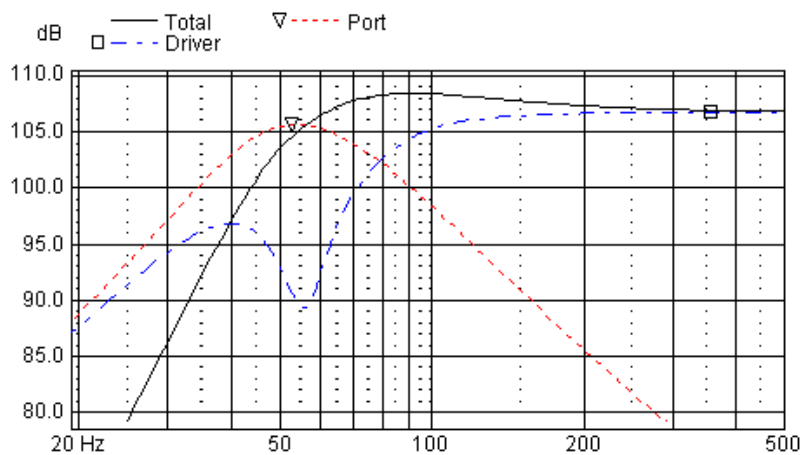

Application Notes: SDS Midwoofer 830656

Driver Highlights: Coated Paper cone Mms 32gr

Tuning a Vented Box

BOX PROPERTIES		
Alignment	Bassreflex	
DRIVE UNIT	830656	
Box Volume	12.8	Ltr.
Port Length	10	Cm
Port Diameter	5.0	Cm
Fill	10	%
$f_{.3dB}$	55.43	Hz

Frequency response : Half Space (2 π) 1m distance

Impedance

Air velocity in port

The dimensions of the duct take the air velocity into consideration and emphasis is put into keeping the Velocity (Duct noise) very low and below the limit of 35 m/s.