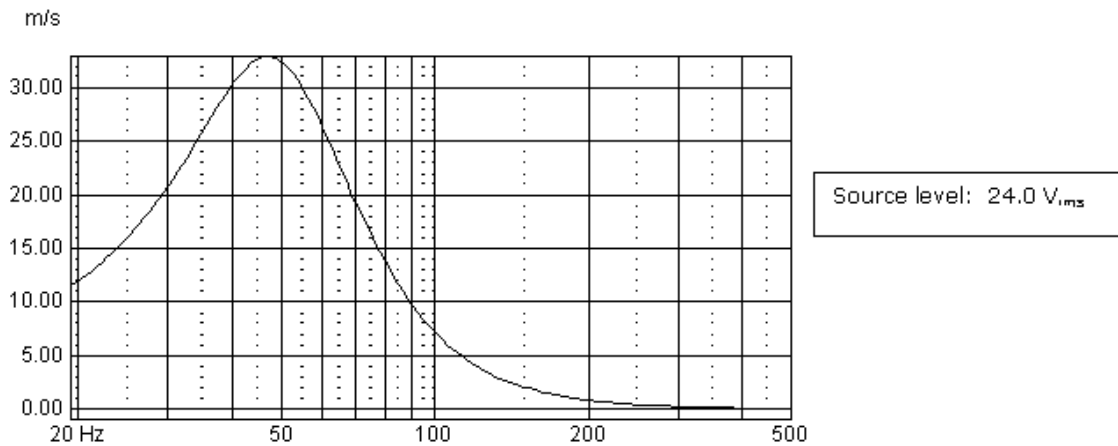

Frequency response : Half Space (2 π) 1m distance

Impedance

Air velocity in port

The dimensions of the duct take the air velocity into consideration and emphasis is put into keeping the Velocity (Duct noise) very low and below the limit of 35 m/s.