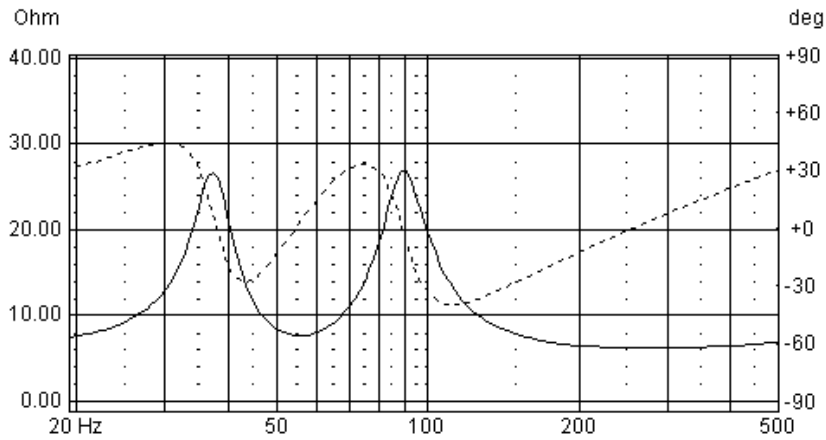

Application Notes: SDS Midwoofer 830656

Driver Highlights: Coated Paper cone Mms 32gr

Tuning a Vented Box

BOX PROPERTIES		
Alignment	Bassreflex	
DRIVE UNIT	830656	
Box Volume	12.8	Ltr.
Port Length	10	Cm
Port Diameter	5.0	Cm
Fill	10	%
$f_{.3dB}$	55.43	Hz

Frequency response : Half Space (2 π) 1m distance

Impedance

Air velocity in port

The dimensions of the duct take the air velocity into consideration and emphasis is put into keeping the Velocity (Duct noise) very low and below the limit of 35 m/s.