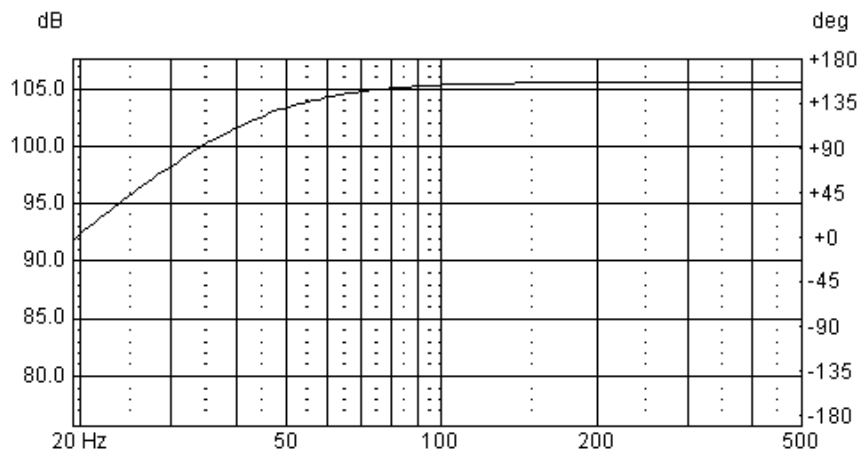

Application Notes: XxLS Subwoofer 830843

Driver Highlights: Thick Nomex cone, 51 mm voice coil, ALP

Tuning a Sealed Box

| BOX PROPERTIES | | |
|------------------------------|------------|------|
| Alignment | Sealed box | |
| DRIVE UNIT | 830843 | |
| Box Volume | 62 | Ltr. |
| Fill | 65 | % |
| f_{-3dB} | 44.8 | Hz |

Frequency response : Half Space (2 π) 1m distance

Impedance

Excursion

mm p-p

Source level: 22.0 V_{rms}

Transient Response: Impulse