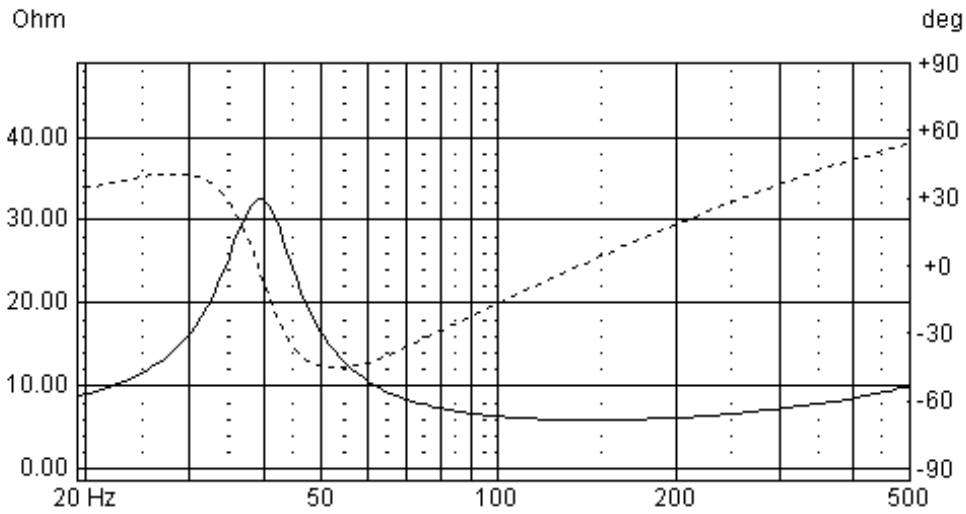

Application Notes: XxLS Subwoofer 830843

Driver Highlights: Thick Nomex cone, 51 mm voice coil, ALP

Tuning a Sealed Box

| BOX PROPERTIES | | |
|------------------------------|------------|------|
| Alignment | Sealed box | |
| DRIVE UNIT | 830843 | |
| Box Volume | 62 | Ltr. |
| Fill | 65 | % |
| f_{-3dB} | 44.8 | Hz |

Frequency response : Half Space (2 π) 1m distance

Impedance

Excursion

mm p-p

Source level: 22.0 V_{rms}

Transient Response: Impulse