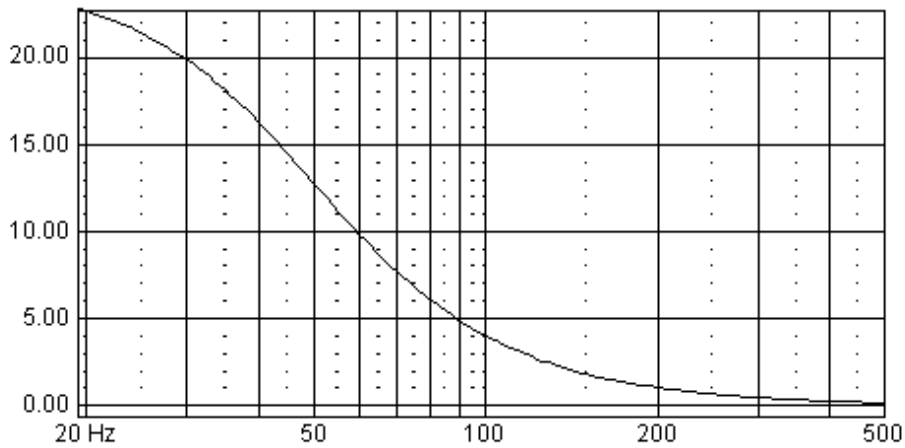

Frequency response : Half Space (2 π) 1m distance

Impedance

Excursion

mm p-p

Source level: 22.0 V_{rms}

Transient Response: Impulse