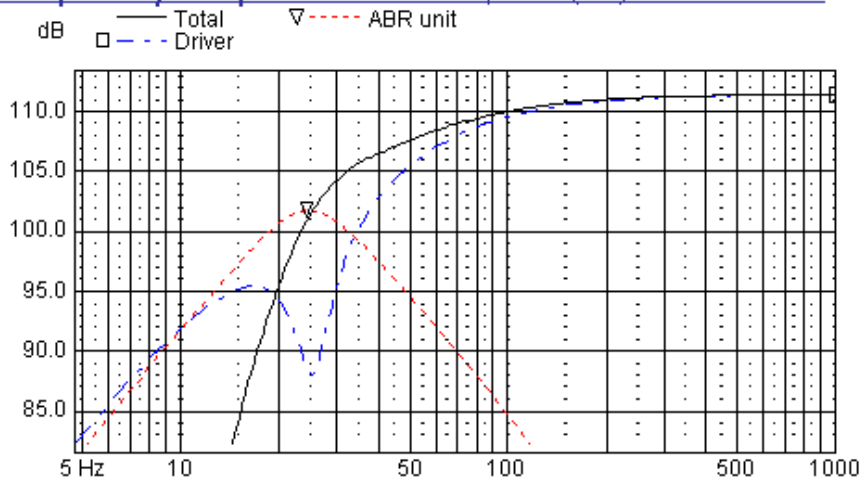

Frequency response : Half Space (2 π) 1m distance