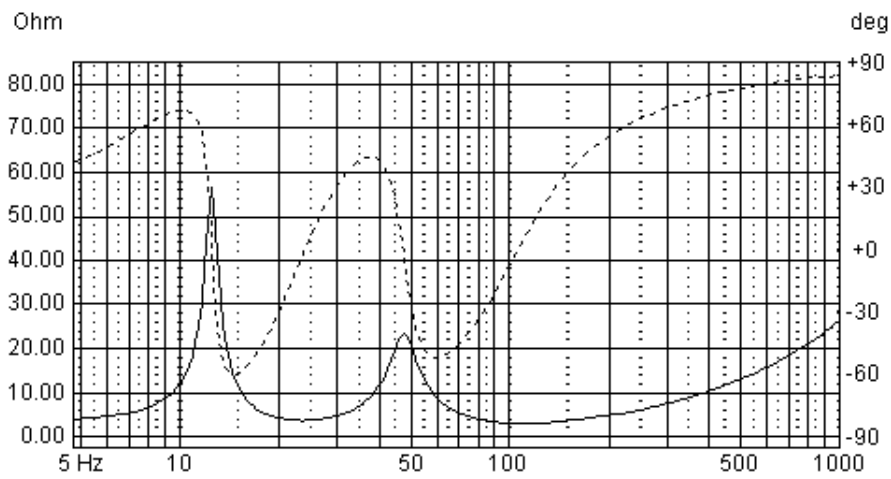

Frequency response : Half Space (2 π) 1m distance

Impedance