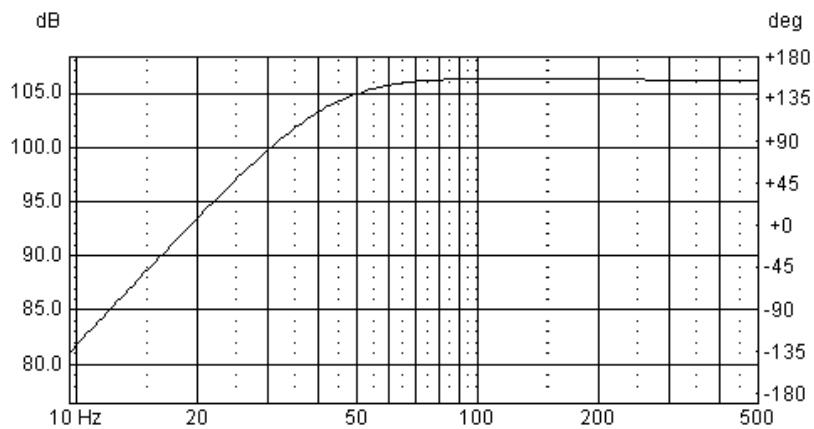

Application Notes: XXLS Subwoofer 830845

Driver Highlights: Thick Nomex cone, 51 mm voice coil, ALP

Tuning a Sealed Box

BOX PROPERTIES		
Alignment	Sealed box	
DRIVE UNIT	830845	
Box Volume	62	Ltr.
Fill	65	%
f_{-3dB}	40.27	Hz

Frequency response : Half Space (2 π) 1m distance