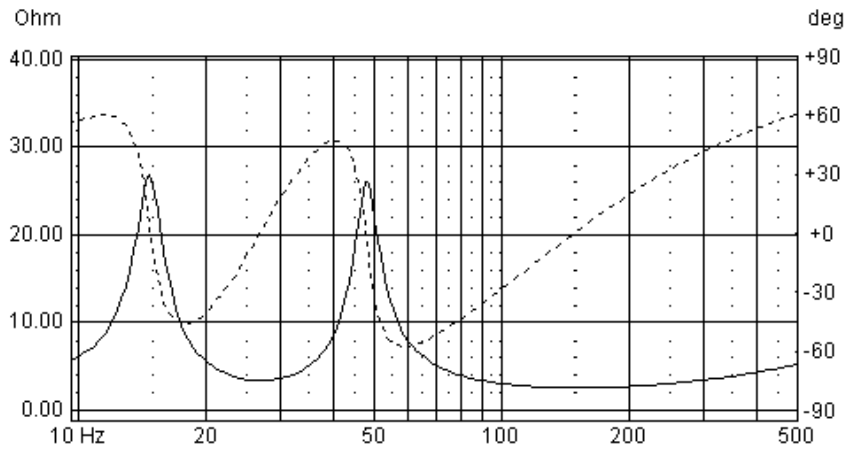

Application Notes: XCLS Subwoofer 830846

Driver Highlights: Thick Nomex cone, 51 mm voice coil, ALP, DVC

Tuning a Vented Box

BOX PROPERTIES		
Alignment	Bassreflex	
DRIVE UNIT	830846	
Box Volume	48	Ltr.
Port Length	41	Cm
Port Diameter	9	Cm
Fill	26	%
f_{-3dB}	34	Hz

Frequency response : Half Space (2л) 1m distance

Impedance

Air velocity in port

The dimensions of the duct take the air velocity into consideration and emphasis is put into keeping the Velocity (Duct noise) very low and below the limit of 35 m/s.

m/s

Source level: 39.0 V_{rms}

Transient Response: Impulse