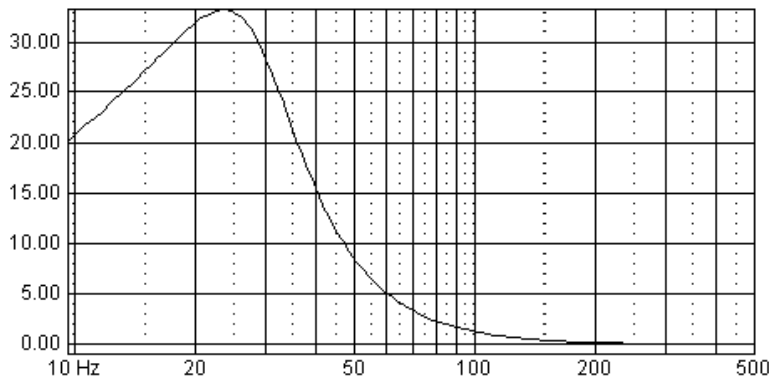

Frequency response : Half Space (2л) 1m distance

Impedance

Air velocity in port

The dimensions of the duct take the air velocity into consideration and emphasis is put into keeping the Velocity (Duct noise) very low and below the limit of 35 m/s.

m/s

Source level: 39.0 V_{rms}

Transient Response: Impulse