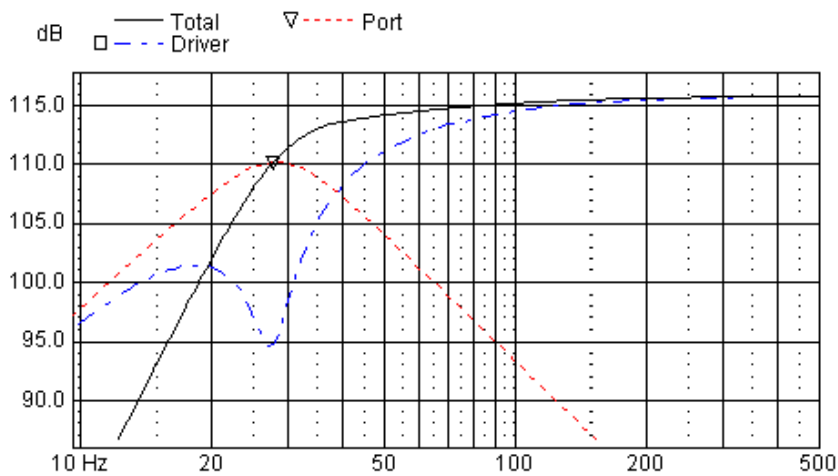

Application Notes: XCLS Subwoofer 830846

Driver Highlights: Thick Nomex cone, 51 mm voice coil, ALP, DVC

Tuning a Vented Box

BOX PROPERTIES		
Alignment	Bassreflex	
DRIVE UNIT	830846	
Box Volume	48	Ltr.
Port Length	41	Cm
Port Diameter	9	Cm
Fill	26	%
f_{-3dB}	34	Hz

Frequency response : Half Space (2л) 1m distance

Impedance

Air velocity in port

The dimensions of the duct take the air velocity into consideration and emphasis is put into keeping the Velocity (Duct noise) very low and below the limit of 35 m/s.

m/s

Source level: 39.0 V_{rms}

Transient Response: Impulse