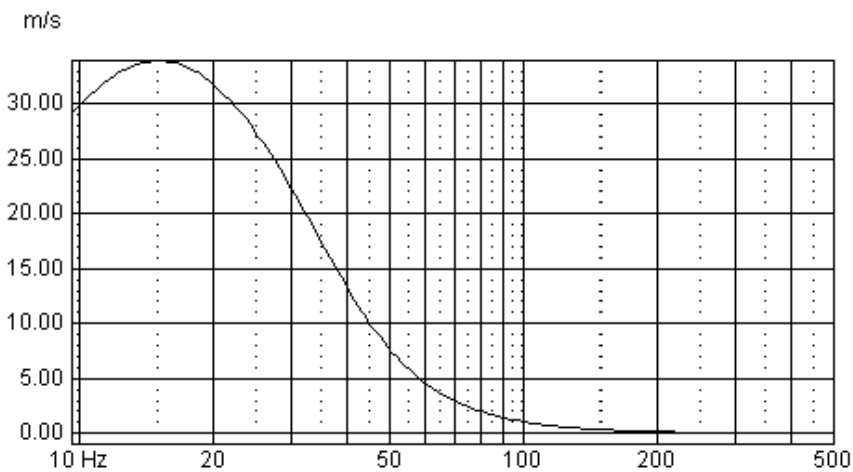

Frequency response : Half Space (2 π) 1m distance

Impedance

Air velocity in port

The dimensions of the duct take the air velocity into consideration and emphasis is put into keeping the Velocity (Duct noise) very low and below the limit of 35 m/s.

Source level: 39.0 V_{rms}

Transient Response: Impulse