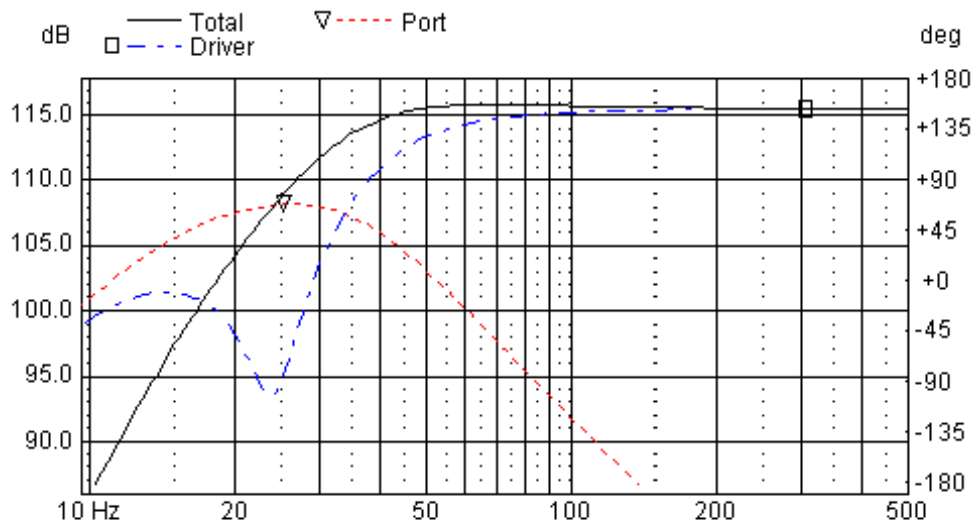

Application Notes: XxLS Subwoofer 830847

Driver Highlights: Thick Nomex cone, 51 mm voice coil, ALP, DVC

Tuning a Vented Box

BOX PROPERTIES		
Alignment	Bassreflex	
DRIVE UNIT	830847	
Box Volume	58	Ltr.
Port Length	45	Cm
Port Diameter	9	Cm
Fill	26	%
f_{-3dB}	32.5	Hz

Frequency response : Half Space (2 π) 1m distance

Impedance

Air velocity in port

The dimensions of the duct take the air velocity into consideration and emphasis is put into keeping the Velocity (Duct noise) very low and below the limit of 35 m/s.

Source level: 39.0 V_{rms}

Transient Response: Impulse