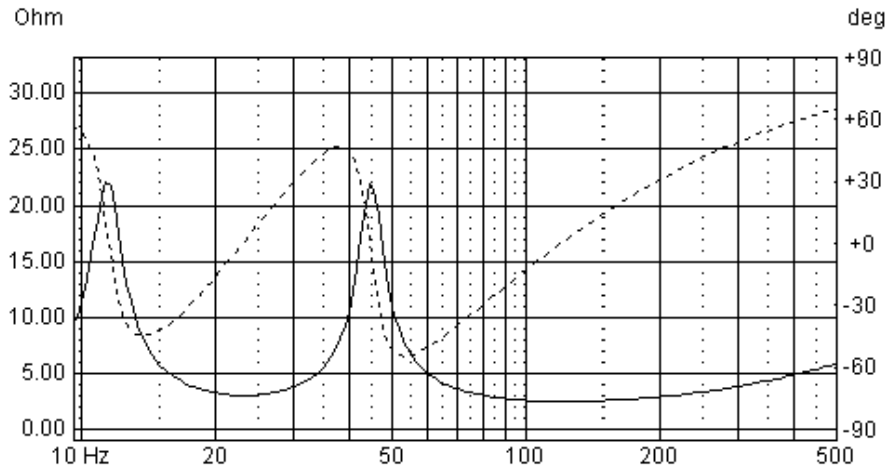

Application Notes: XxLS Subwoofer 830847

Driver Highlights: Thick Nomex cone, 51 mm voice coil, ALP, DVC

Tuning a Vented Box

BOX PROPERTIES		
Alignment	Bassreflex	
DRIVE UNIT	830847	
Box Volume	58	Ltr.
Port Length	45	Cm
Port Diameter	9	Cm
Fill	26	%
f_{-3dB}	32.5	Hz

Frequency response : Half Space (2 π) 1m distance

Impedance

Air velocity in port

The dimensions of the duct take the air velocity into consideration and emphasis is put into keeping the Velocity (Duct noise) very low and below the limit of 35 m/s.

Source level: 39.0 V_{rms}

Transient Response: Impulse