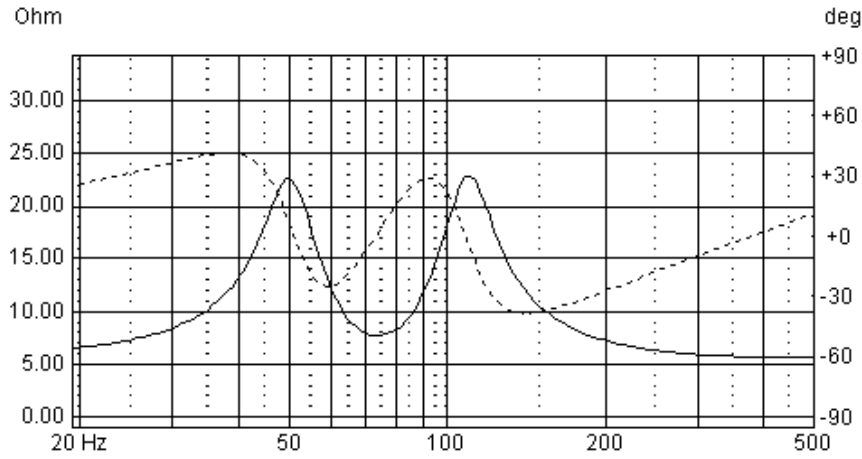

Impedance

Air velocity in port

The dimensions of the duct take the air velocity into consideration and emphasis is put into keeping the Velocity (Duct noise) very low and below the limit of 35 m/s.