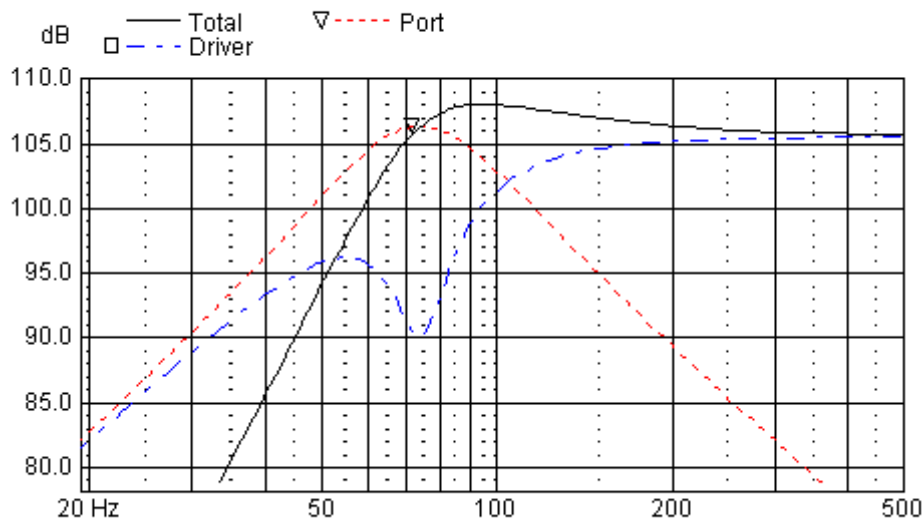

Application Notes: HDS PPB Midwoofer 830854

Driver Highlights: Shielded for television and PC applications,
PPB diaphragm, 26 mm coil, AL, Shielded

Tuning a Vented Box

BOX PROPERTIES		
Alignment	Bassreflex	
DRIVE UNIT	830854	
Box Volume	5	Ltr.
Port Length	15.3	Cm
Port Diameter	5.0	Cm
Fill	20	%
f_{-3dB}	69.14	Hz

Frequency response : Half Space (2 π) 1m distance