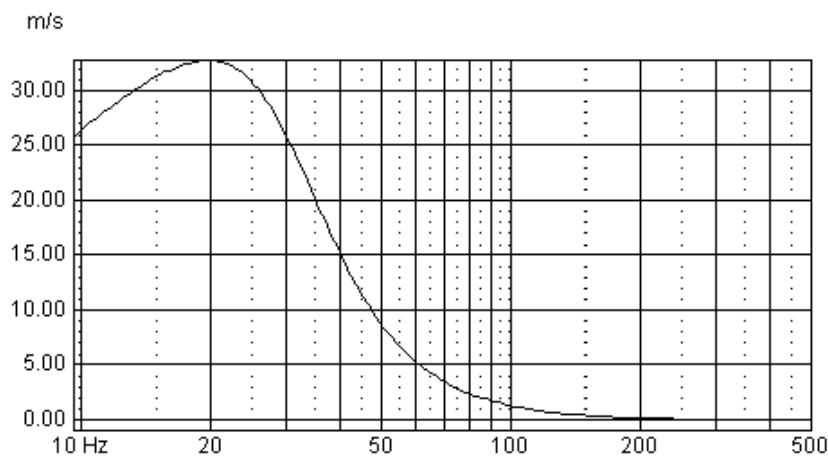

Frequency response : Half Space (2 π) 1m distance

Impedance

Air velocity in port

The dimensions of the duct take the air velocity into consideration and emphasis is put into keeping the Velocity (Duct noise) very low and below the limit of 35 m/s.