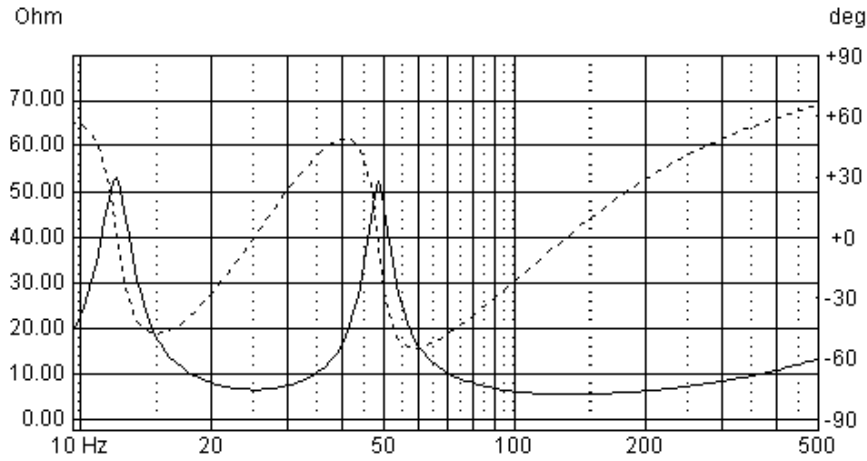

Application Notes: SLS Subwoofer 830867

Driver Highlights: Coated paper cone, 76 mm voice coil, AL shorting ring in magnet system.

Tuning a Vented Box

BOX PROPERTIES		
Alignment	Bassreflex	
DRIVE UNIT	830867	
Box Volume	126	Ltr.
Port Length	18	Cm
Port Diameter	10	Cm
Fill	18	%
f_{-3dB}	36	Hz

Frequency response : Half Space (2 π) 1m distance

Impedance

Air velocity in port

The dimensions of the duct take the air velocity into consideration and emphasis is put into keeping the Velocity (Duct noise) very low and below the limit of 35 m/s.

Source level: 45.5 V_{rms}

Transient Response: Impulse