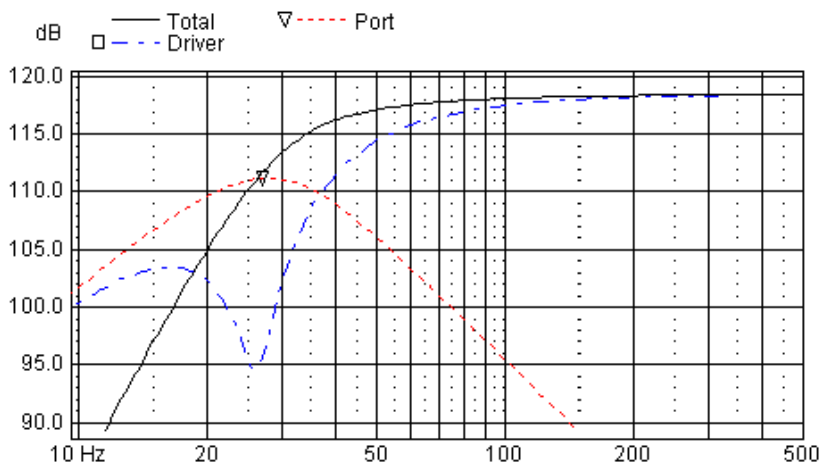

Application Notes: SLS Subwoofer 830867

Driver Highlights: Coated paper cone, 76 mm voice coil, AL shorting ring in magnet system.

Tuning a Vented Box

BOX PROPERTIES		
Alignment	Bassreflex	
DRIVE UNIT	830867	
Box Volume	126	Ltr.
Port Length	18	Cm
Port Diameter	10	Cm
Fill	18	%
f_{-3dB}	36	Hz

Frequency response : Half Space (2 π) 1m distance

Impedance

Air velocity in port

The dimensions of the duct take the air velocity into consideration and emphasis is put into keeping the Velocity (Duct noise) very low and below the limit of 35 m/s.

Source level: 45.5 V_{rms}

Transient Response: Impulse