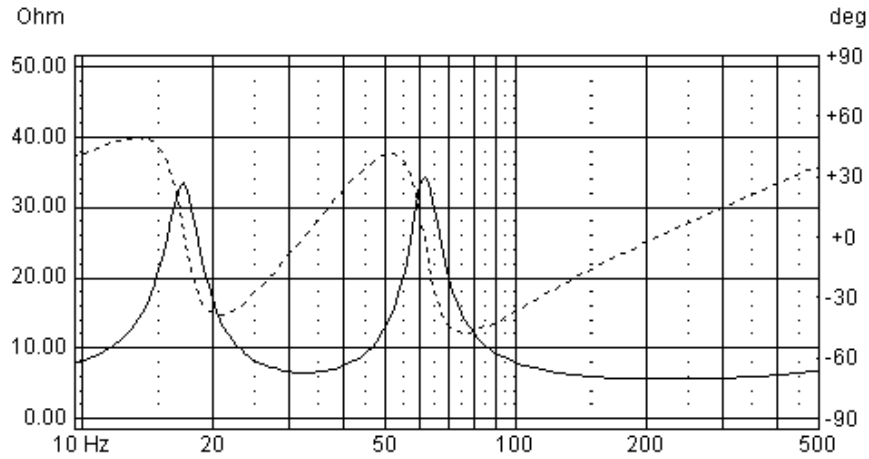

Application Notes: HDS PPB Woofer 830868

Driver Highlights: PPM diaphragm, 33 mm coil, AL

Tuning a Vented Box

BOX PROPERTIES		
Alignment	Bassreflex	
DRIVE UNIT	830868	
Box Volume	32.4	Ltr.
Port Length	32.8	Cm
Port Diameter	8.0	Cm
Fill	17	%
f_{-3dB}	43.63	Hz

Frequency response : Half Space (2 π) 1m distance

Impedance

Air velocity in port

The dimensions of the duct take the air velocity into consideration and emphasis is put into keeping the Velocity (Duct noise) very low and below the limit of 35 m/s.

Source level: 42.0 V_{rms}

Transient Response: Impulse