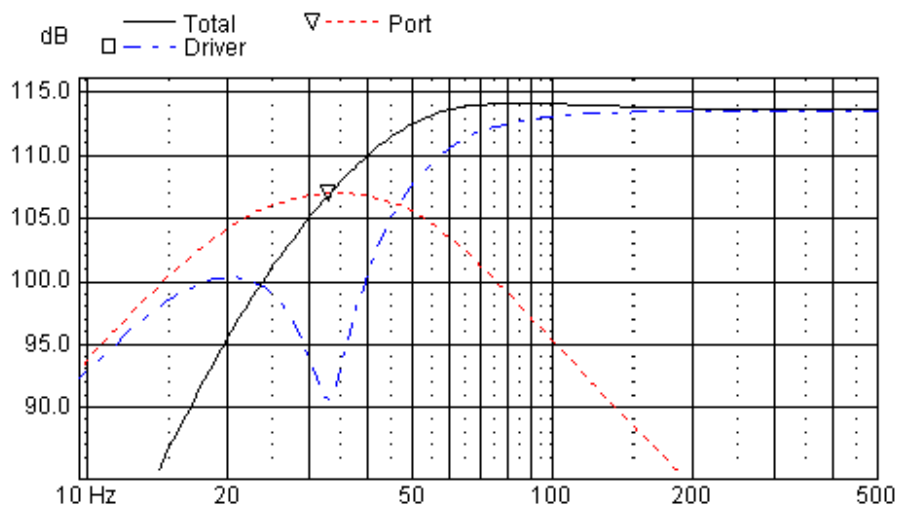

Application Notes: HDS PPB Woofer 830868

Driver Highlights: PPM diaphragm, 33 mm coil, AL

Tuning a Vented Box

BOX PROPERTIES		
Alignment	Bassreflex	
DRIVE UNIT	830868	
Box Volume	32.4	Ltr.
Port Length	32.8	Cm
Port Diameter	8.0	Cm
Fill	17	%
f_{-3dB}	43.63	Hz

Frequency response : Half Space (2 π) 1m distance

Impedance

Air velocity in port

The dimensions of the duct take the air velocity into consideration and emphasis is put into keeping the Velocity (Duct noise) very low and below the limit of 35 m/s.

Source level: 42.0 V_{rms}

Transient Response: Impulse