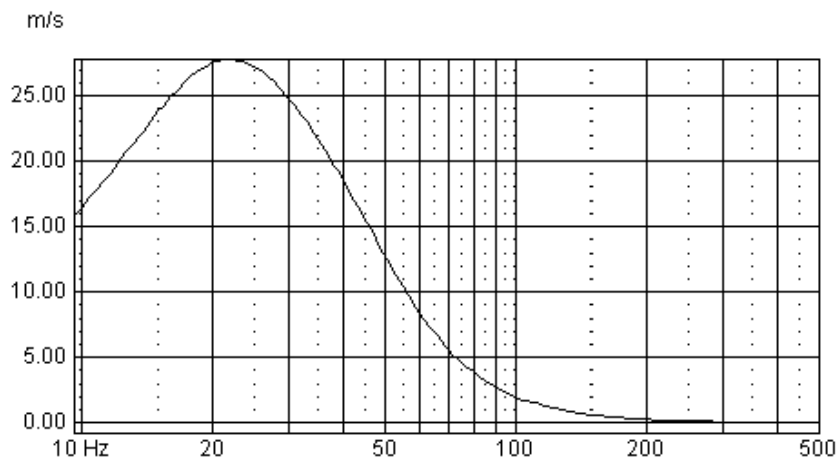

Frequency response : Half Space (2 π) 1m distance

Impedance

Air velocity in port

The dimensions of the duct take the air velocity into consideration and emphasis is put into keeping the Velocity (Duct noise) very low and below the limit of 35 m/s.