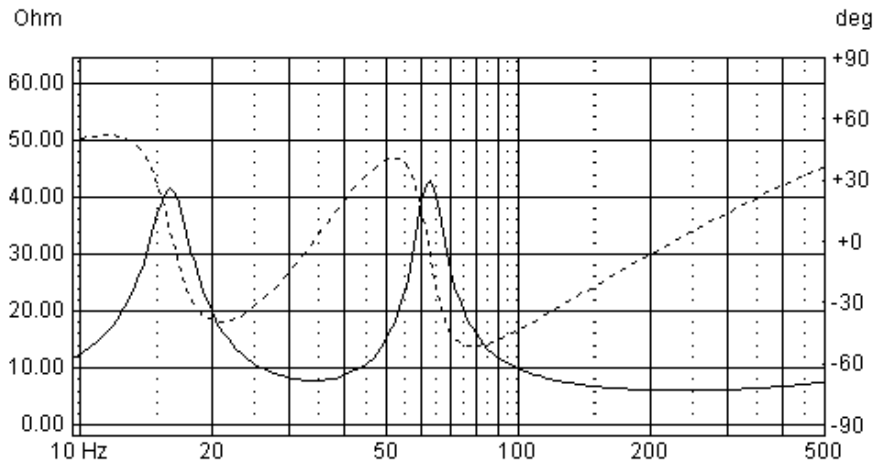

Application Notes: HDS Nomex Woofer 830869

Driver Highlights: Nomex diaphragm, 33 mm coil, AL

Tuning a Vented Box

BOX PROPERTIES		
Alignment	Bassreflex	
DRIVE UNIT	830869	
Box Volume	29	Ltr.
Port Length	23.8	Cm
Port Diameter	7	Cm
Fill	36	%
f_{-3dB}	46.8	Hz

Frequency response : Half Space (2 π) 1m distance

Impedance

Air velocity in port

The dimensions of the duct take the air velocity into consideration and emphasis is put into keeping the Velocity (Duct noise) very low and below the limit of 35 m/s.

Source level : 36.0 V_{rms}

Transient Response: Impulse