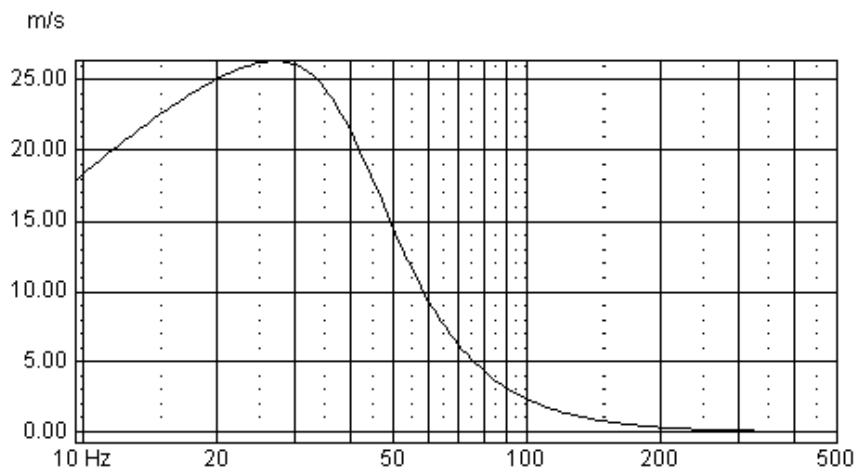

Frequency response : Half Space (2 π) 1m distance

Impedance

Air velocity in port

The dimensions of the duct take the air velocity into consideration and emphasis is put into keeping the Velocity (Duct noise) very low and below the limit of 35 m/s.