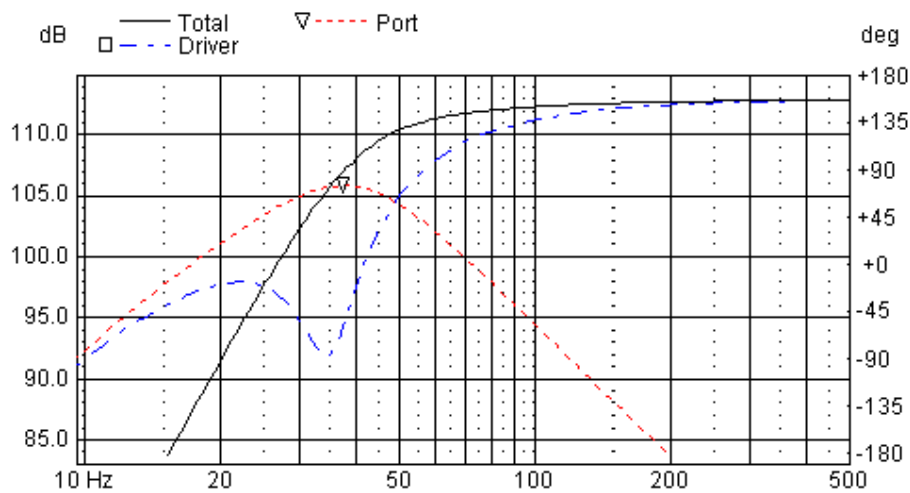

Application Notes: HDS Nomex Woofer 830869

Driver Highlights: Nomex diaphragm, 33 mm coil, AL

Tuning a Vented Box

BOX PROPERTIES		
Alignment	Bassreflex	
DRIVE UNIT	830869	
Box Volume	29	Ltr.
Port Length	23.8	Cm
Port Diameter	7	Cm
Fill	36	%
f_{-3dB}	46.8	Hz

Frequency response : Half Space (2 π) 1m distance

Impedance

Air velocity in port

The dimensions of the duct take the air velocity into consideration and emphasis is put into keeping the Velocity (Duct noise) very low and below the limit of 35 m/s.

Source level : 36.0 V_{rms}

Transient Response: Impulse