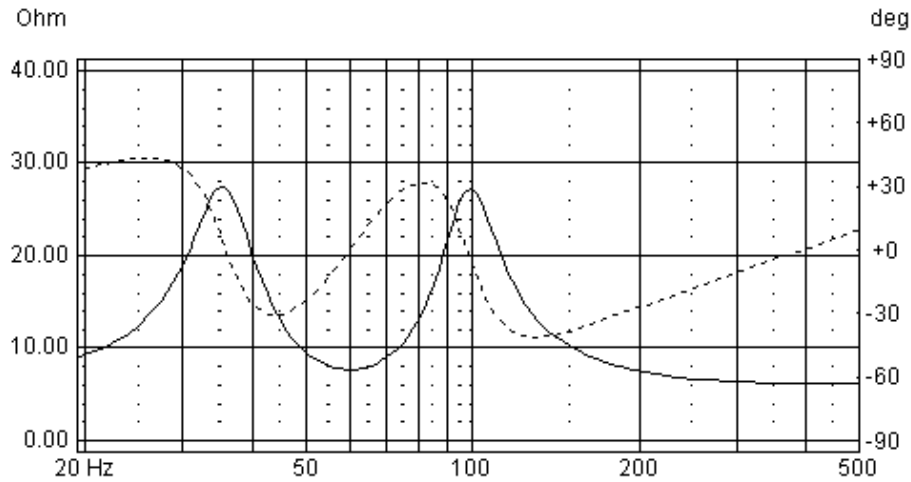

Application Notes: HDS Nomex Midwoofer 830873

Driver Highlights: Nomex diaphragm, 26 mm coil, AL

Replaced by 832873

Tuning a Vented Box

BOX PROPERTIES		
Alignment	Bassreflex	
DRIVE UNIT	830873	
Box Volume	7.3	Ltr.
Port Length	16	Cm
Port Diameter	5.0	Cm
Fill	20	%
f_{-3dB}	61.2	Hz

Frequency response : Half Space (2 π) 1m distance

Impedance

Air velocity in port

The dimensions of the duct take the air velocity into consideration and emphasis is put into keeping the Velocity (Duct noise) very low and below the limit of 35 m/s.