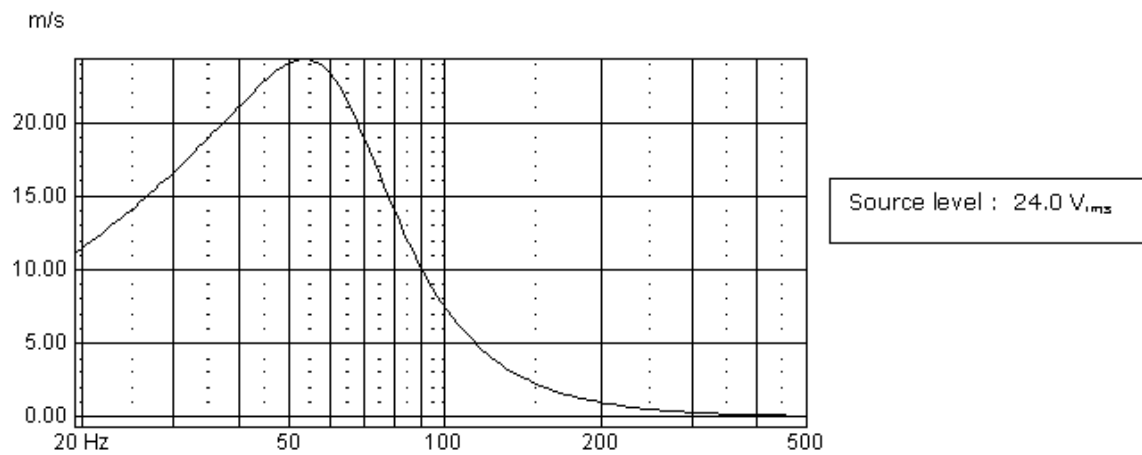

Frequency response : Half Space (2 π) 1m distance

Impedance

Air velocity in port

The dimensions of the duct take the air velocity into consideration and emphasis is put into keeping the Velocity (Duct noise) very low and below the limit of 35 m/s.