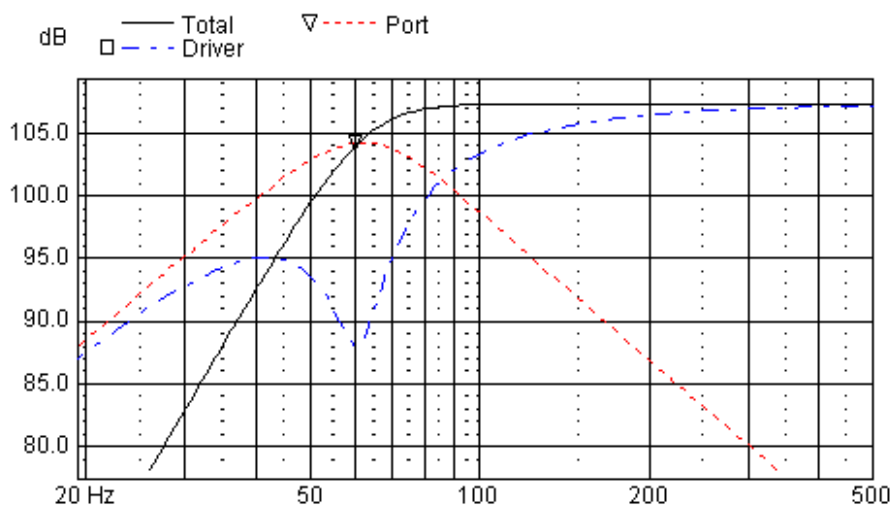

Application Notes: HDS Nomex Midwoofer 830873

Driver Highlights: Nomex diaphragm, 26 mm coil, AL

Replaced by 832873

Tuning a Vented Box

BOX PROPERTIES		
Alignment	Bassreflex	
DRIVE UNIT	830873	
Box Volume	7.3	Ltr.
Port Length	16	Cm
Port Diameter	5.0	Cm
Fill	20	%
f_{-3dB}	61.2	Hz

Frequency response : Half Space (2 π) 1m distance

Impedance

Air velocity in port

The dimensions of the duct take the air velocity into consideration and emphasis is put into keeping the Velocity (Duct noise) very low and below the limit of 35 m/s.