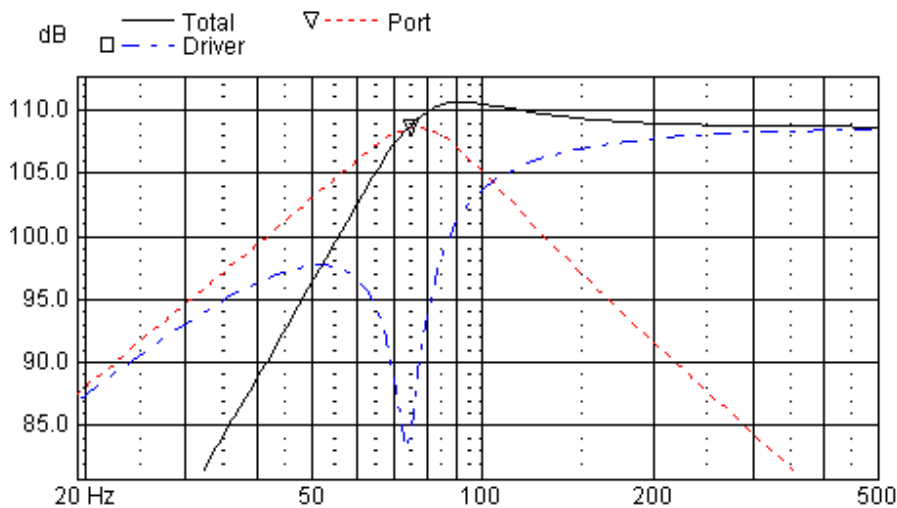

Application Notes: HDS Exclusive Midwoofer 830882

Driver Highlights: Nomex diaphragm, 26 mm coil, AL, CU, Phaseplug. Replaced by 831882

Tuning a Vented Box

BOX PROPERTIES		
Alignment	Bassreflex	
DRIVE UNIT	830882	
Box Volume	6.0	Ltr.
Port Length	13.0	Cm
Port Diameter	5.0	Cm
Fill	10	%
f_{-3dB}	71	Hz

Frequency response : Half Space (2 π) 1m distance

Impedance

Air velocity in port

The dimensions of the duct take the air velocity into consideration and emphasis is put into keeping the Velocity (Duct noise) very low and below the limit of 35 m/s.

Source level : 25.4 V_{rms}

Transient response: Impulse