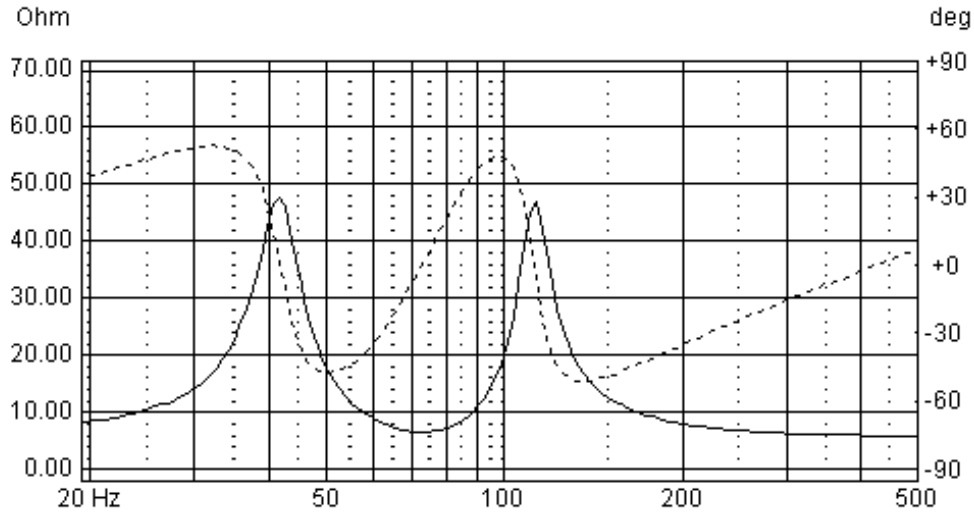

Application Notes: HDS Exclusive Midwoofer 830882

Driver Highlights: Nomex diaphragm, 26 mm coil, AL, CU, Phaseplug. Replaced by 831882

Tuning a Vented Box

BOX PROPERTIES		
Alignment	Bassreflex	
DRIVE UNIT	830882	
Box Volume	6.0	Ltr.
Port Length	13.0	Cm
Port Diameter	5.0	Cm
Fill	10	%
f_{-3dB}	71	Hz

Frequency response : Half Space (2 π) 1m distance

Impedance

Air velocity in port

The dimensions of the duct take the air velocity into consideration and emphasis is put into keeping the Velocity (Duct noise) very low and below the limit of 35 m/s.

Source level : 25.4 V_{rms}

Transient response: Impulse