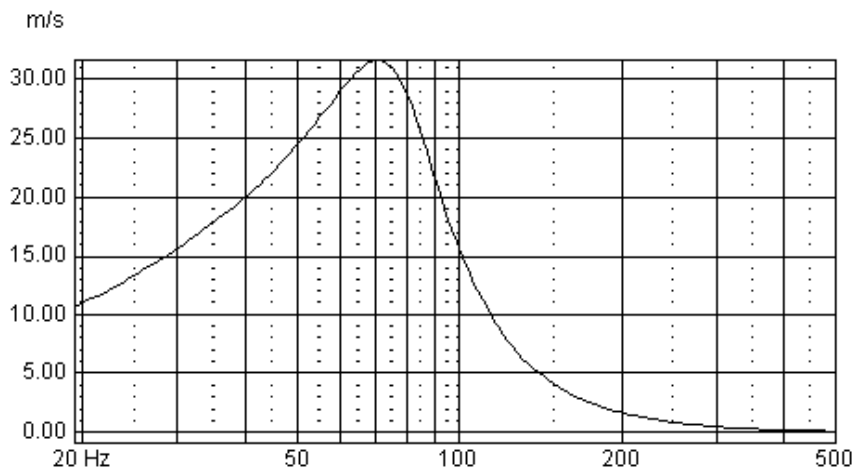

Frequency response : Half Space (2 π) 1m distance

Impedance

Air velocity in port

The dimensions of the duct take the air velocity into consideration and emphasis is put into keeping the Velocity (Duct noise) very low and below the limit of 35 m/s.

Source level : 25.4 V_{rms}

Transient response: Impulse