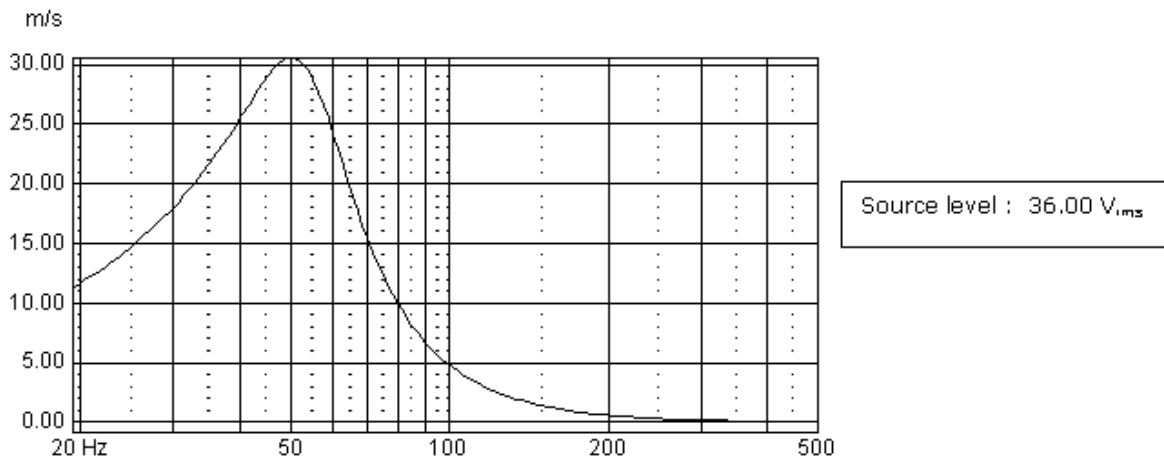

Frequency response : Half Space (2л) 1m distance

Impedance

Air velocity in port

The dimensions of the duct take the air velocity into consideration and emphasis is put into keeping the Velocity (Duct noise) very low and below the limit of 35 m/s.