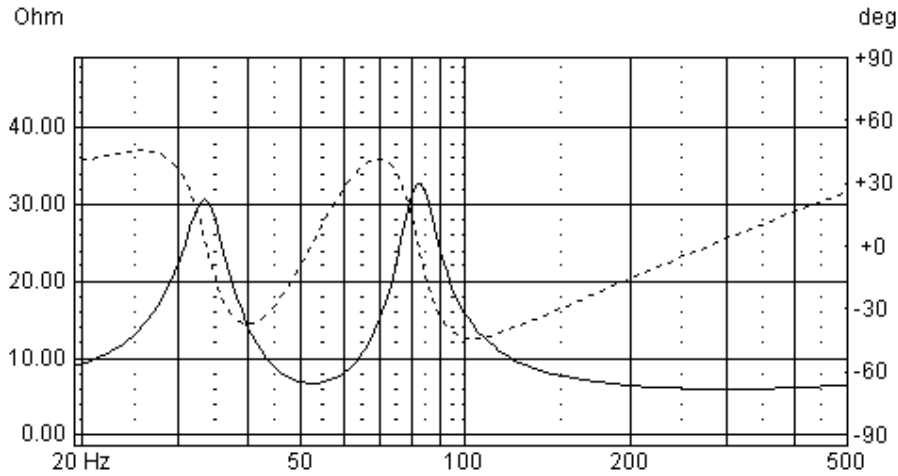

Application Notes: HDS Exclusive Midwoofer 830883

Driver Highlights: Nomex diaphragm, 33 mm coil, AL, CU, LS, Phaseplug

Tuning a Vented Box

BOX PROPERTIES		
Alignment	Bassreflex	
DRIVE UNIT	830883	
Box Volume	14.5	Ltr.
Port Length	20.0	Cm
Port Diameter	7	Cm
Fill	20	%
<i>f_{-3dB}</i>	50	Hz

Frequency response : Half Space (2л) 1m distance

Impedance

Air velocity in port

The dimensions of the duct take the air velocity into consideration and emphasis is put into keeping the Velocity (Duct noise) very low and below the limit of 35 m/s.