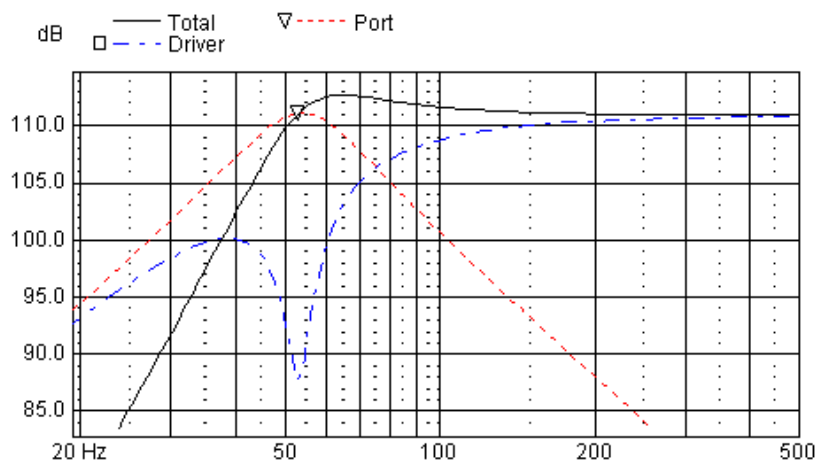

Application Notes: HDS Exclusive Midwoofer 830883

Driver Highlights: Nomex diaphragm, 33 mm coil, AL, CU, LS, Phaseplug

Tuning a Vented Box

BOX PROPERTIES		
Alignment	Bassreflex	
DRIVE UNIT	830883	
Box Volume	14.5	Ltr.
Port Length	20.0	Cm
Port Diameter	7	Cm
Fill	20	%
<i>f_{-3dB}</i>	50	Hz

Frequency response : Half Space (2л) 1m distance

Impedance

Air velocity in port

The dimensions of the duct take the air velocity into consideration and emphasis is put into keeping the Velocity (Duct noise) very low and below the limit of 35 m/s.