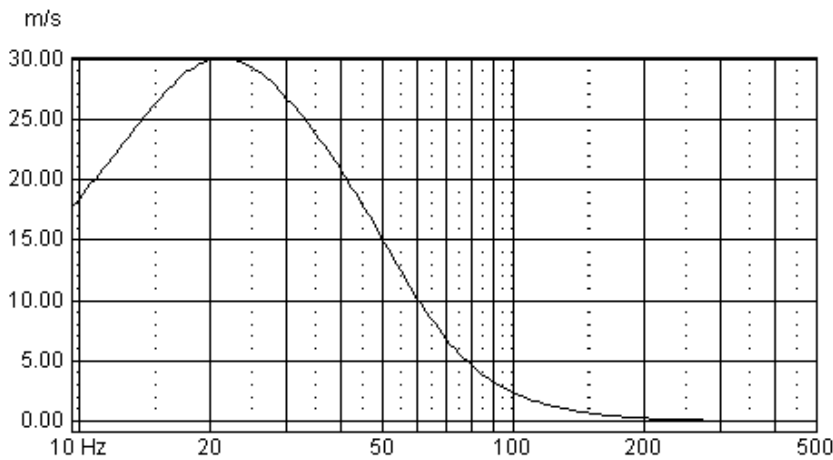

Frequency response : Half Space (2 π) 1m distance

Impedance

Air velocity in port

The dimensions of the duct take the air velocity into consideration and emphasis is put into keeping the Velocity (Duct noise) very low and below the limit of 35 m/s.

Source level: 36.00 V_{rms}

Transient response: Impulse