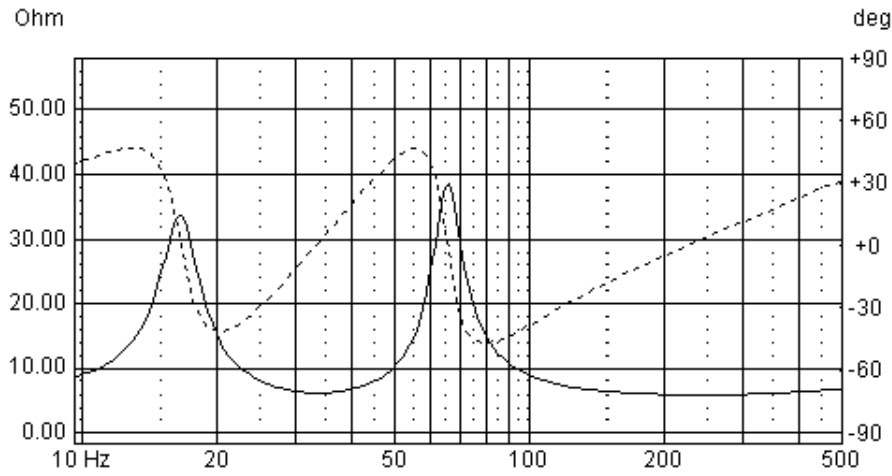

Application Notes: HDS Exclusive Woofer 830884

Driver Highlights: Nomex diaphragm, 33 mm coil, AL, CU, LS, Phaseplug

Tuning a Vented Box

BOX PROPERTIES		
Alignment	Bassreflex	
DRIVE UNIT	830884	
Box Volume	29.0	Ltr.
Port Length	26.0	Cm
Port Diameter	7	Cm
Fill	15	%
f_{-3dB}	45.7	Hz

Frequency response : Half Space (2 π) 1m distance

Impedance

Air velocity in port

The dimensions of the duct take the air velocity into consideration and emphasis is put into keeping the Velocity (Duct noise) very low and below the limit of 35 m/s.

Source level: 36.00 V_{rms}

Transient response: Impulse