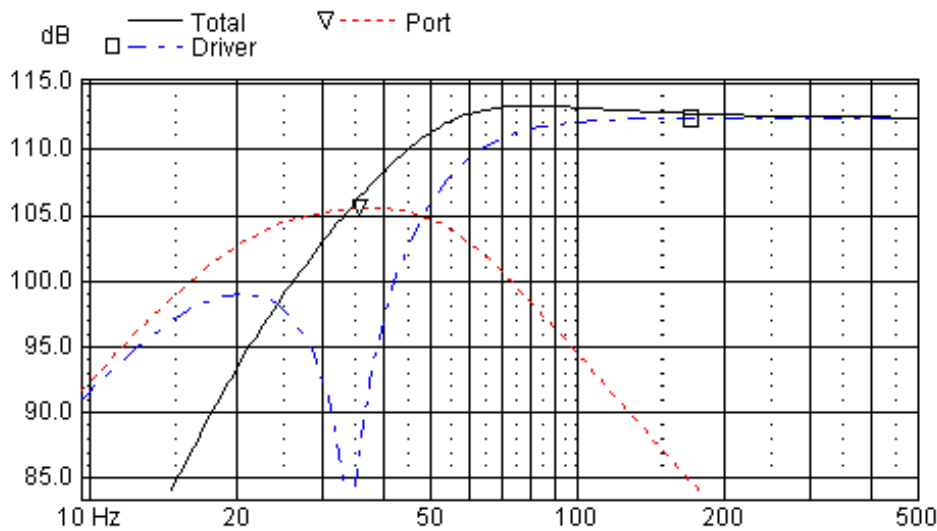

Application Notes: HDS Exclusive Woofer 830884

Driver Highlights: Nomex diaphragm, 33 mm coil, AL, CU, LS, Phaseplug

Tuning a Vented Box

BOX PROPERTIES		
Alignment	Bassreflex	
DRIVE UNIT	830884	
Box Volume	29.0	Ltr.
Port Length	26.0	Cm
Port Diameter	7	Cm
Fill	15	%
f_{-3dB}	45.7	Hz

Frequency response : Half Space (2 π) 1m distance

Impedance

Air velocity in port

The dimensions of the duct take the air velocity into consideration and emphasis is put into keeping the Velocity (Duct noise) very low and below the limit of 35 m/s.

Source level: 36.00 V_{rms}

Transient response: Impulse